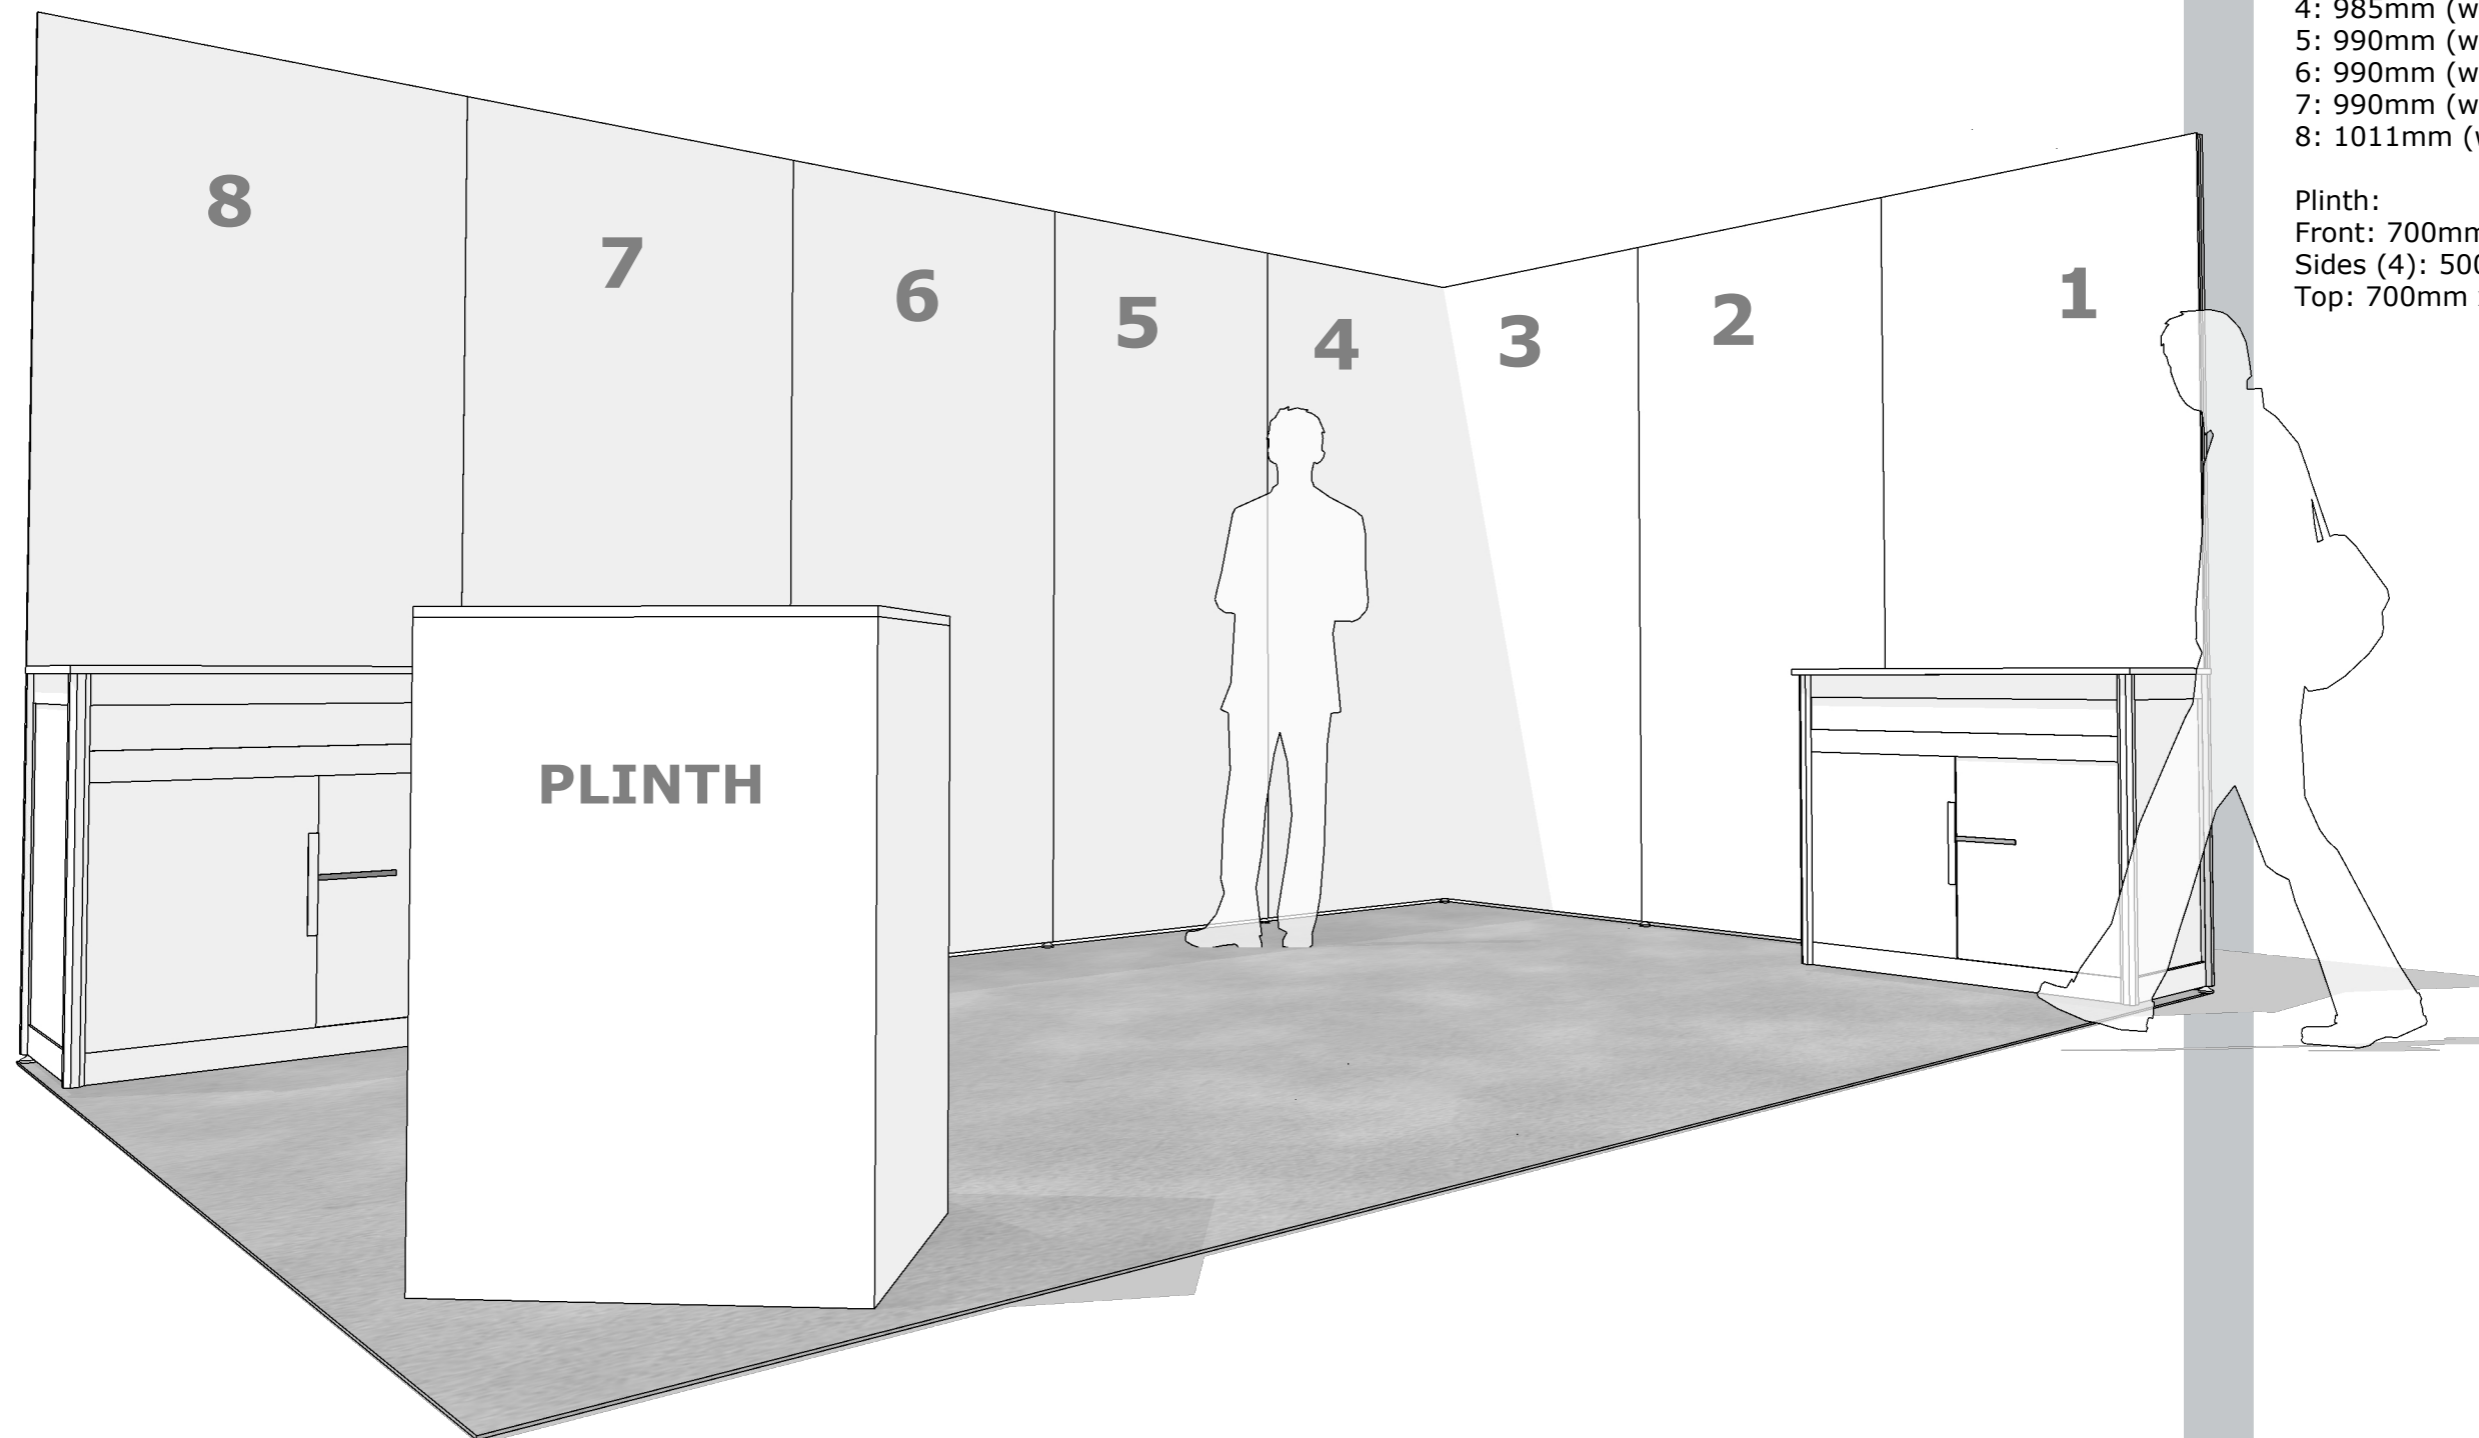

Note: Electrical MAINS position
TBC, pending stand location

Electrics Key:

- Socket

- 1: 1011mm (w) x 1600mm (h)
- 2: 990mm (w) x 2500mm (h)
- 3: 985mm (w) x 2500mm (h)
- 4: 985mm (w) x 2500mm (h)
- 5: 990mm (w) x 2500mm (h)
- 6: 990mm (w) x 2500mm (h)
- 7: 990mm (w) x 2500mm (h)
- 8: 1011mm (w) x 1600mm (h)

Plinth:
 Front: 700mm (w) x 1000mm (h)
 Sides (4): 500mm (w) x 1000mm (h)
 Top: 700mm x 500mm

- Notes:
- Ceiling Grid / Bracing required where additional walling support is needed. Showlite will advise if required.
 - Electrical MAINS position TBC, pending stand location