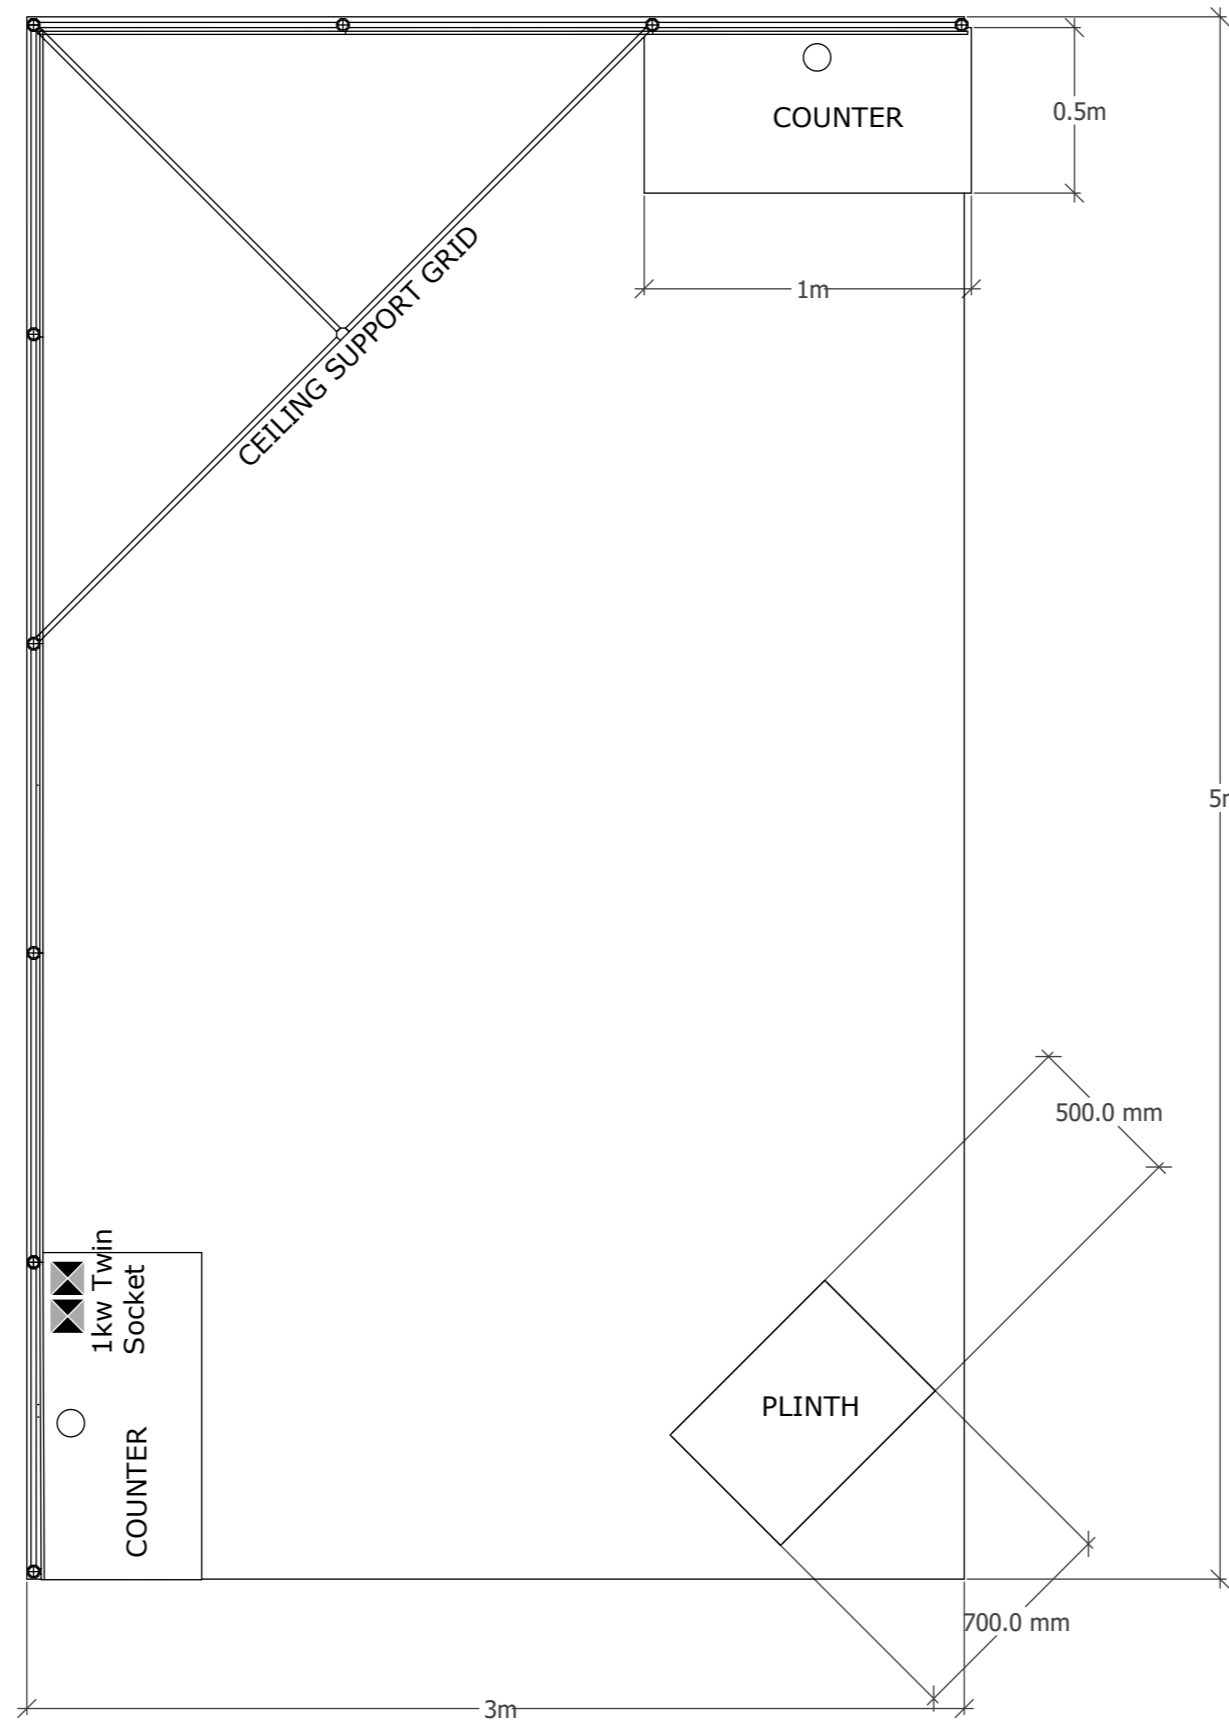

Note: Electrical MAINS position
TBC, pending stand location

Electrics Key:

- Socket

- 1: 1011mm (w) x 1600mm (h)
- 2: 990mm (w) x 2500mm (h)
- 3: 985mm (w) x 2500mm (h)
- 4: 985mm (w) x 2500mm (h)
- 5: 990mm (w) x 2500mm (h)
- 6: 990mm (w) x 2500mm (h)
- 7: 990mm (w) x 2500mm (h)
- 8: 1011mm (w) x 1600mm (h)

Plinth:
 Front: 700mm (w) x 1000mm (h)
 Sides (4): 500mm (w) x 1000mm (h)
 Top: 700mm x 500mm

- Notes:
- Ceiling Grid / Bracing required where additional walling support is needed. Showlite will advise if required.
 - Electrical MAINS position TBC, pending stand location

Electrics Key:

▣ Socket