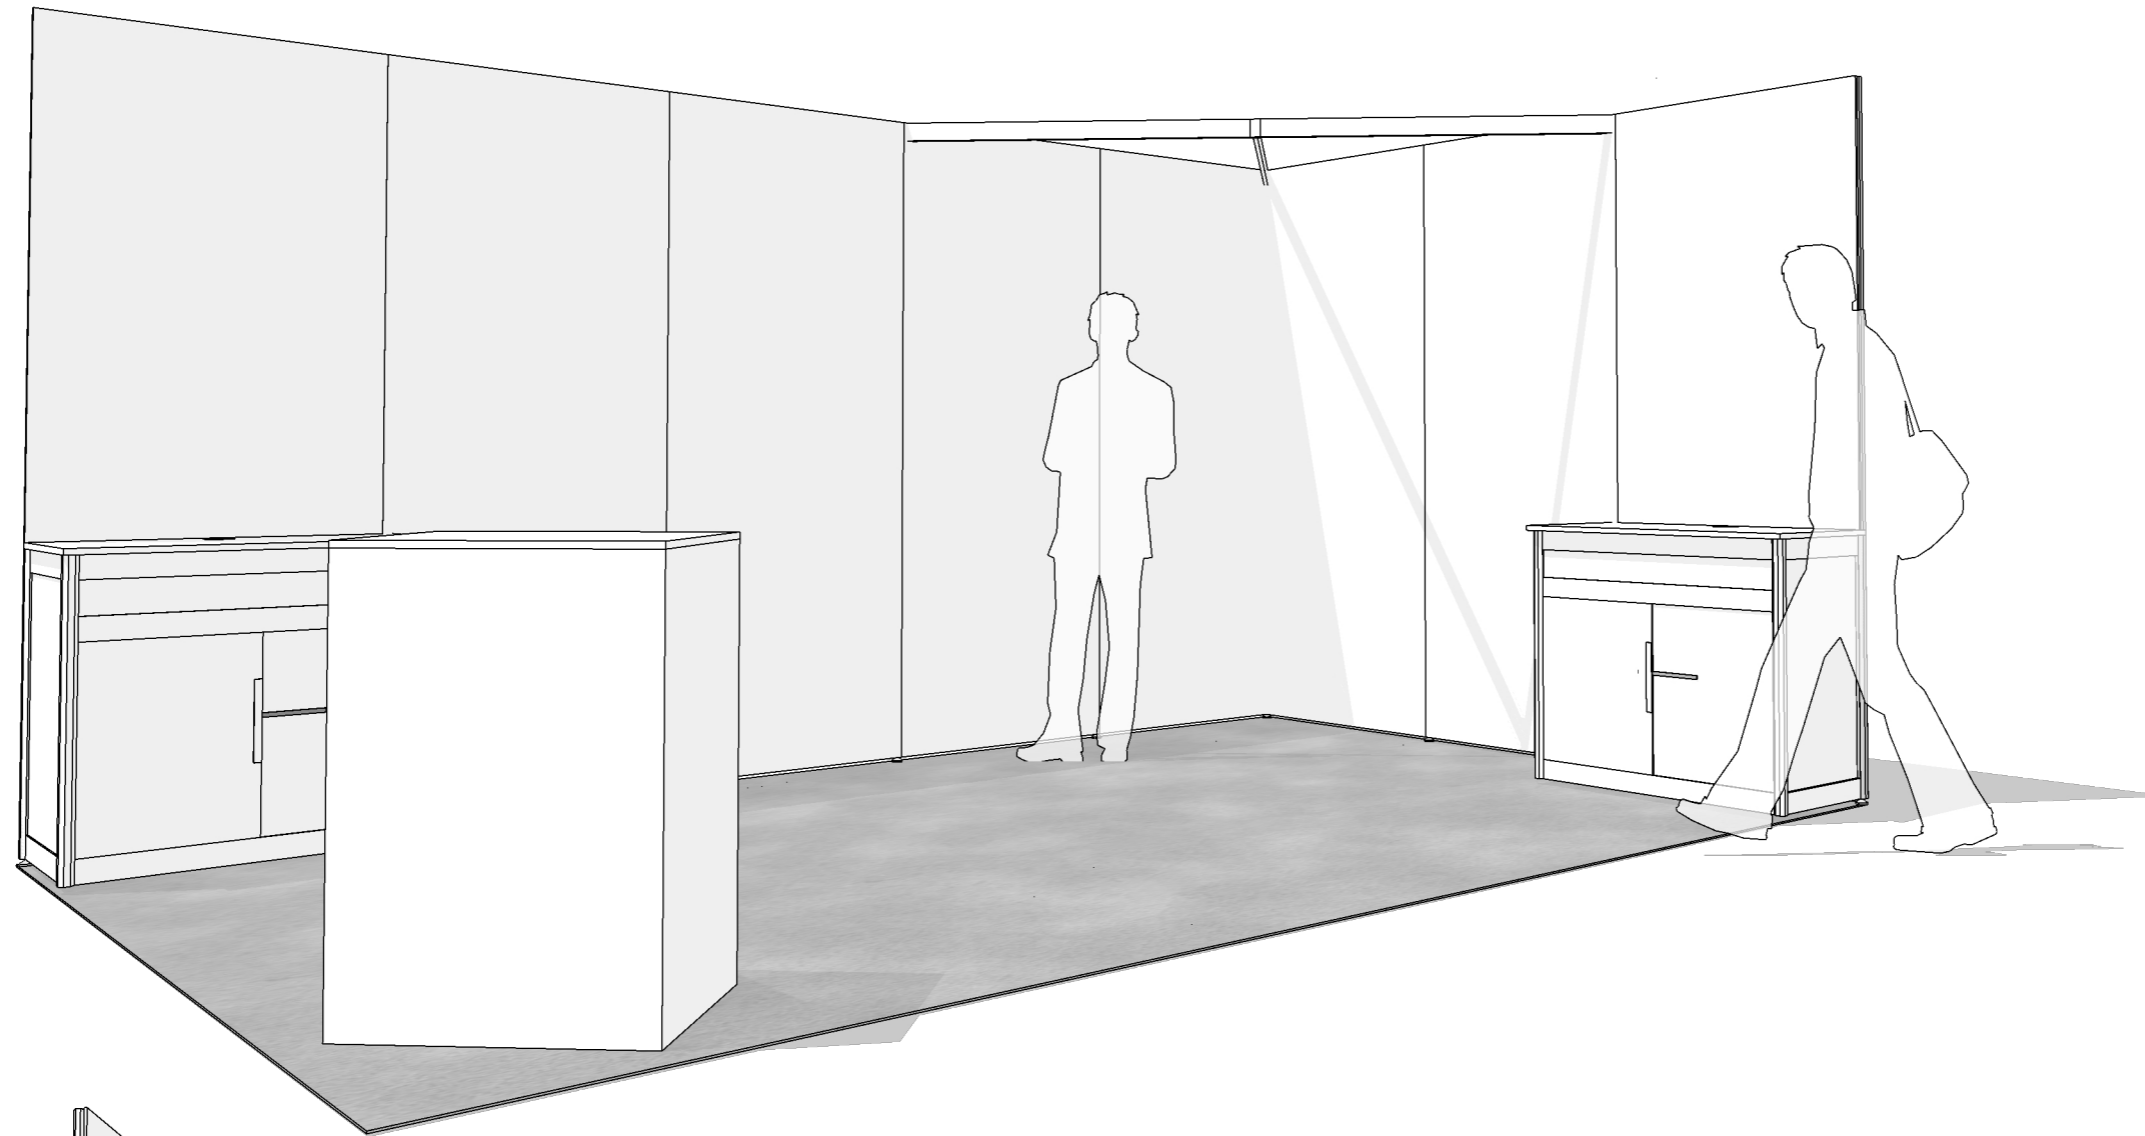

Note: Electrical MAINS position
TBC, pending stand location

Electrics Key:

- Socket

- 1: 1011mm (w) x 1600mm (h)
- 2: 990mm (w) x 2500mm (h)
- 3: 985mm (w) x 2500mm (h)
- 4: 985mm (w) x 2500mm (h)
- 5: 990mm (w) x 2500mm (h)
- 6: 990mm (w) x 2500mm (h)
- 7: 990mm (w) x 2500mm (h)
- 8: 1011mm (w) x 1600mm (h)

Plinth:
 Front: 700mm (w) x 1000mm (h)
 Sides (4): 500mm (w) x 1000mm (h)
 Top: 700mm x 500mm

- Notes:
- Ceiling Grid / Bracing required where additional walling support is needed. Showlite will advise if required.
 - Electrical MAINS position TBC, pending stand location