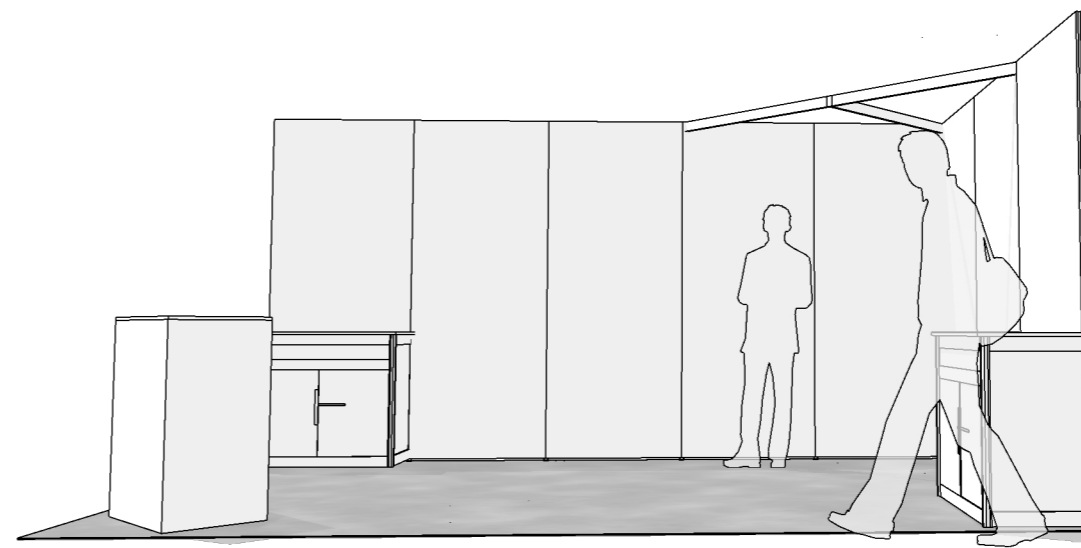

Note: Electrical MAINS position
TBC, pending stand location

Electrics Key:

- Socket

- 1: 1011mm (w) x 1600mm (h)
- 2: 990mm (w) x 2500mm (h)
- 3: 985mm (w) x 2500mm (h)
- 4: 985mm (w) x 2500mm (h)
- 5: 990mm (w) x 2500mm (h)
- 6: 990mm (w) x 2500mm (h)
- 7: 990mm (w) x 2500mm (h)
- 8: 1011mm (w) x 1600mm (h)

Plinth:
 Front: 700mm (w) x 1000mm (h)
 Sides (4): 500mm (w) x 1000mm (h)
 Top: 700mm x 500mm

- Notes:
- Ceiling Grid / Bracing required where additional walling support is needed. Showlite will advise if required.
 - Electrical MAINS position TBC, pending stand location