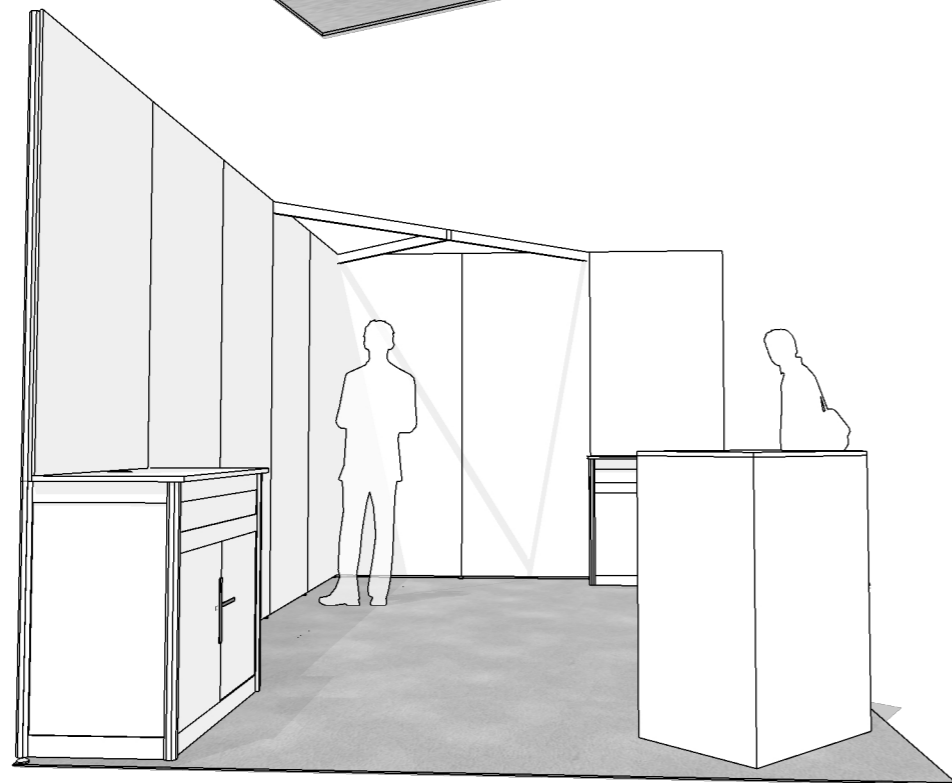

Note: Electrical MAINS position
TBC, pending stand location

Electrics Key:

- Socket

- 1: 1011mm (w) x 1600mm (h)
- 2: 990mm (w) x 2500mm (h)
- 3: 985mm (w) x 2500mm (h)
- 4: 985mm (w) x 2500mm (h)
- 5: 990mm (w) x 2500mm (h)
- 6: 990mm (w) x 2500mm (h)
- 7: 990mm (w) x 2500mm (h)
- 8: 1011mm (w) x 1600mm (h)

Plinth:
 Front: 700mm (w) x 1000mm (h)
 Sides (4): 500mm (w) x 1000mm (h)
 Top: 700mm x 500mm

- Notes:
- Ceiling Grid / Bracing required where additional walling support is needed. Showlite will advise if required.
 - Electrical MAINS position TBC, pending stand location